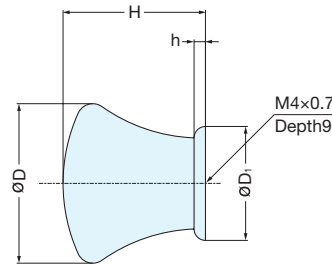

KNOB

GLA

SN

CR

| Material | Finish |
|----------|----------------------------------|
| Brass | Satin Nickel (SN) Chrome (CR) |

| Item No. | D | H | T | C | d | M | Weight (g) | Box (pcs) | Carton (pcs) | Screw |
|----------|---------------|---------------|----------------|-----|---|----------|------------|-----------|--------------|---------|
| GLA-12 | 12 (15/32") | 18 (45/64") | 8.5 (21/64") | 3.5 | 3 | M3 × 0.5 | 14 | 50 | 500 | M3 × 25 |
| GLA-16 | 16 (5/8") | 22 (55/64") | 11 (7/16") | 4 | | M4 × 0.7 | 29 | 40 | 400 | M4 × 25 |
| GLA-20 | 20 (25/32") | 25 (63/64") | 14 (11/64") | 4.5 | | M4 × 0.7 | 52 | | | |

KNOB

KK-T

• Antibacterial coating except black finish.

| Item No. | Material | Finish | D | D ₁ | H | h | Weight (g) | Box (pcs) | Carton (pcs) |
|-----------|----------------|------------------------------------|----------------|----------------|----------------|-----|------------|-----------|--------------|
| KK-T24SNI | Aluminum Alloy | Nickel + Antibacterial Coating | 24 (15/16") | 16 | 23 (29/32") | 1.5 | 10 | 25 | 200 |
| KK-T24SSG | | Satin Gold + Antibacterial Coating | | | | | | | |
| KK-T24SBR | | Brown + Antibacterial Coating | | | | | | | |
| KK-T24BL | | Black | | | | | | | |
| KK-T28SNI | | Nickel + Antibacterial Coating | 28 (1-3/32") | 20 | 26 (1-1/32") | 2 | 20 | 25 | 200 |
| KK-T28SSG | | Satin Gold + Antibacterial Coating | | | | | | | |
| KK-T28SBR | | Brown + Antibacterial Coating | | | | | | | |
| KK-T28BL | | Black | | | | | | | |