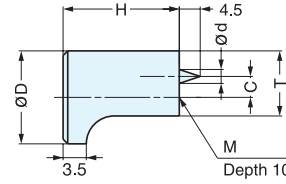

KNOB

GLA

SN

CR

| Material | Finish |
|----------|----------------------------------|
| Brass | Satin Nickel (SN) Chrome (CR) |

| Item No. | D | H | T | C | d | M | Weight (g) | Box (pcs) | Carton (pcs) | Screw |
|----------|---------------|---------------|----------------|-----|---|----------|------------|-----------|--------------|---------|
| GLA-12 | 12 (15/32") | 18 (45/64") | 8.5 (21/64") | 3.5 | 3 | M3 × 0.5 | 14 | 50 | 500 | M3 × 25 |
| GLA-16 | 16 (5/8") | 22 (55/64") | 11 (7/16") | 4 | | M4 × 0.7 | 29 | 40 | 400 | M4 × 25 |
| GLA-20 | 20 (25/32") | 25 (63/64") | 14 (11/64") | 4.5 | | M4 × 0.7 | 52 | | | |

KNOB

KK-T

• Antibacterial coating except black finish.

| Item No. | Material | Finish | D | D ₁ | H | h | Weight (g) | Box (pcs) | Carton (pcs) |
|-----------|----------------|------------------------------------|----------------|----------------|----------------|-----|------------|-----------|--------------|
| KK-T24SNI | Aluminum Alloy | Nickel + Antibacterial Coating | 24 (15/16") | 16 | 23 (29/32") | 1.5 | 10 | 25 | 200 |
| KK-T24SSG | | Satin Gold + Antibacterial Coating | | | | | | | |
| KK-T24SBR | | Brown + Antibacterial Coating | | | | | | | |
| KK-T24BL | | Black | | | | | | | |
| KK-T28SNI | | Nickel + Antibacterial Coating | 28 (1-3/32") | 20 | 26 (1-1/32") | 2 | 20 | 25 | 200 |
| KK-T28SSG | | Satin Gold + Antibacterial Coating | | | | | | | |
| KK-T28SBR | | Brown + Antibacterial Coating | | | | | | | |
| KK-T28BL | | Black | | | | | | | |