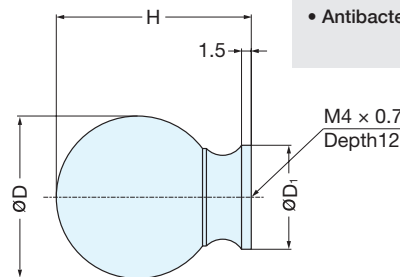

KNOB

KK-B

• Antibacterial Coating.

Item No.	Material	Finish	D	D₁	H	Weight (g)	Box (pcs)	Carton (pcs)
KK-B20SNI	Aluminum Alloy	Nickel + Antibacterial Coating	20 (25/32")	13	26 (1-1/32")	10	25	200
KK-B20SSG		Satin Gold + Antibacterial Coating						
KK-B20SBR		Brown + Antibacterial Coating						
KK-B25SNI		Nickel + Antibacterial Coating	25 (63/64")	16	30 (1-3/16")	25	25	200
KK-B25SSG		Satin Gold + Antibacterial Coating						
KK-B25 SBR		Brown + Antibacterial Coating